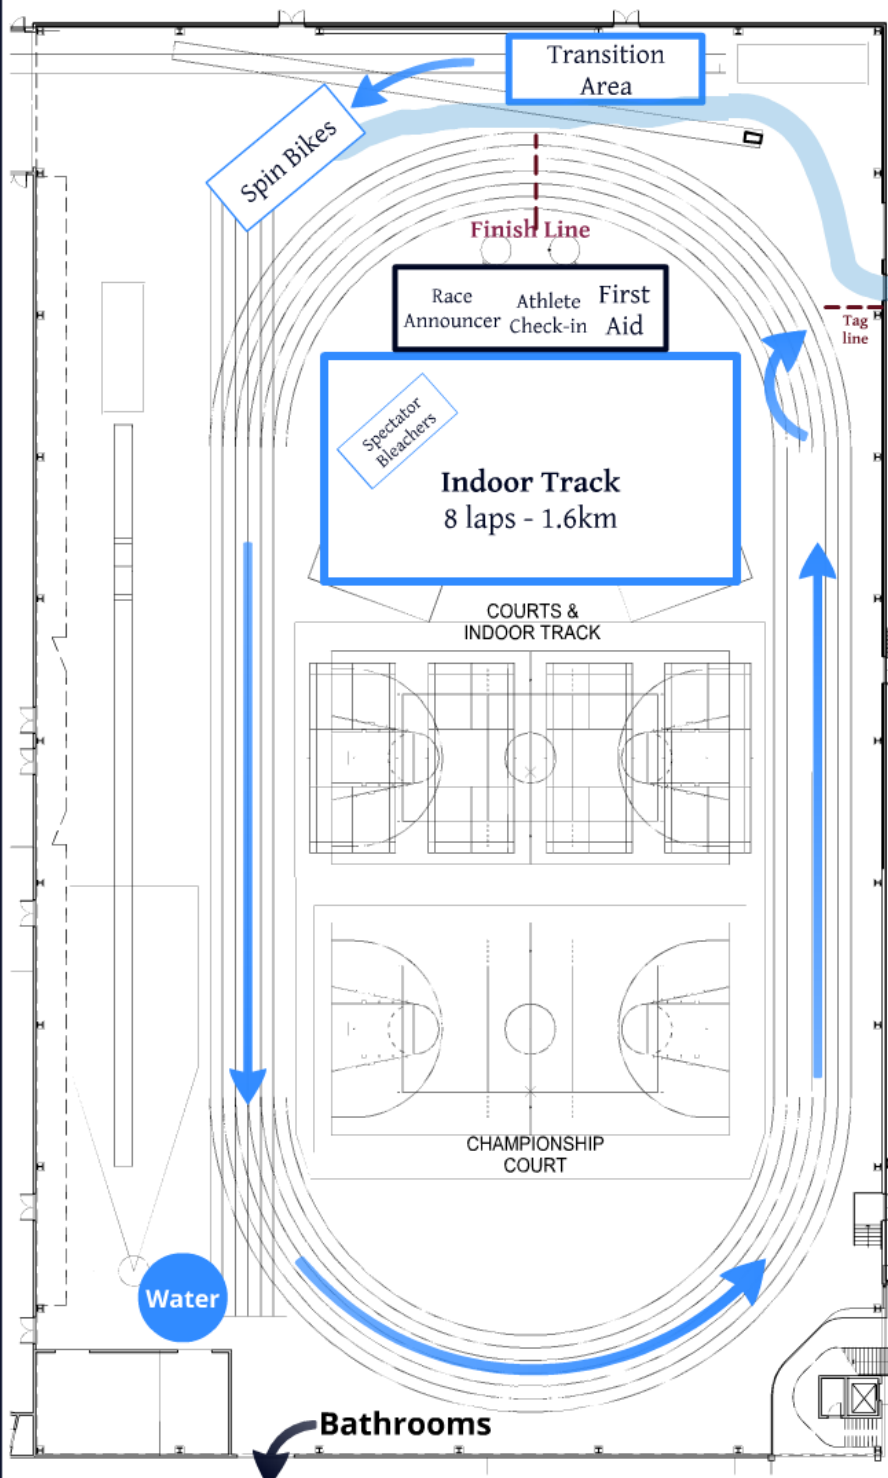

Canada's Tournament Capital

4x Mixed Relay Indoor Triathlon

Legend

- = Triathlon Course
- = Athlete's Route
- = Course Buoy
- = Bike Fencing