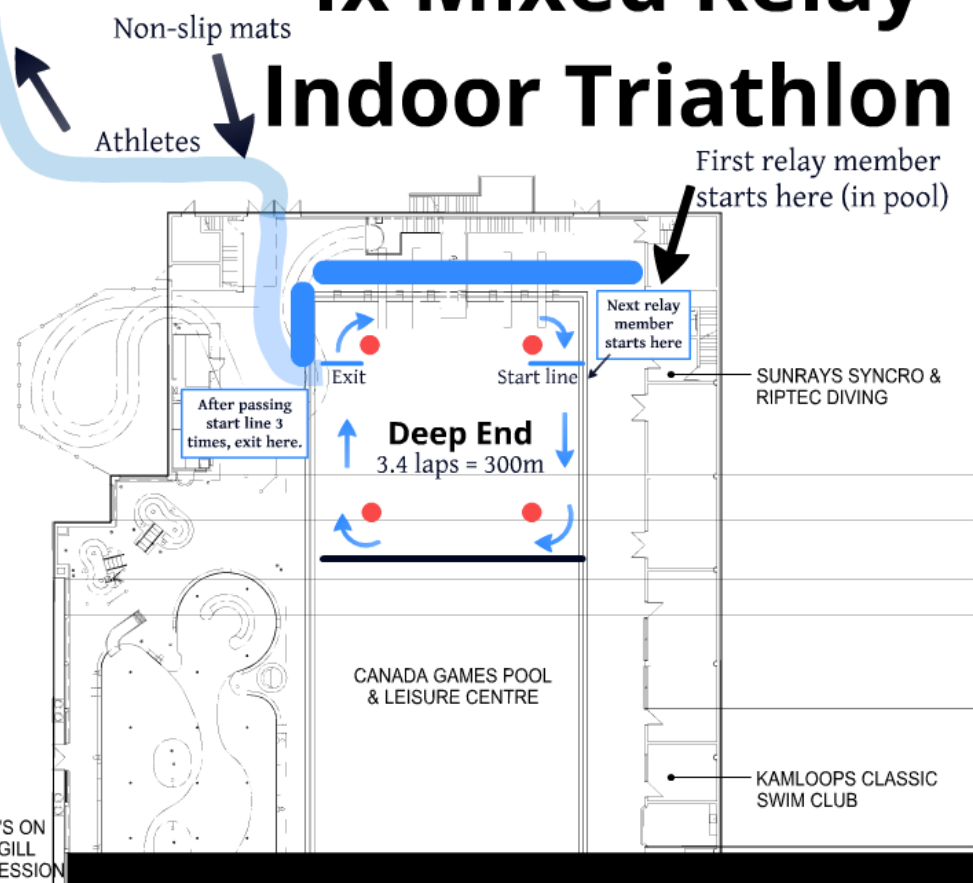

Canada's Tournament Capital

4x Mixed Relay Indoor Triathlon

Legend

- = Triathlon Course
- = Athlete's Route
- = Course Buoy
- = Bike Fencing